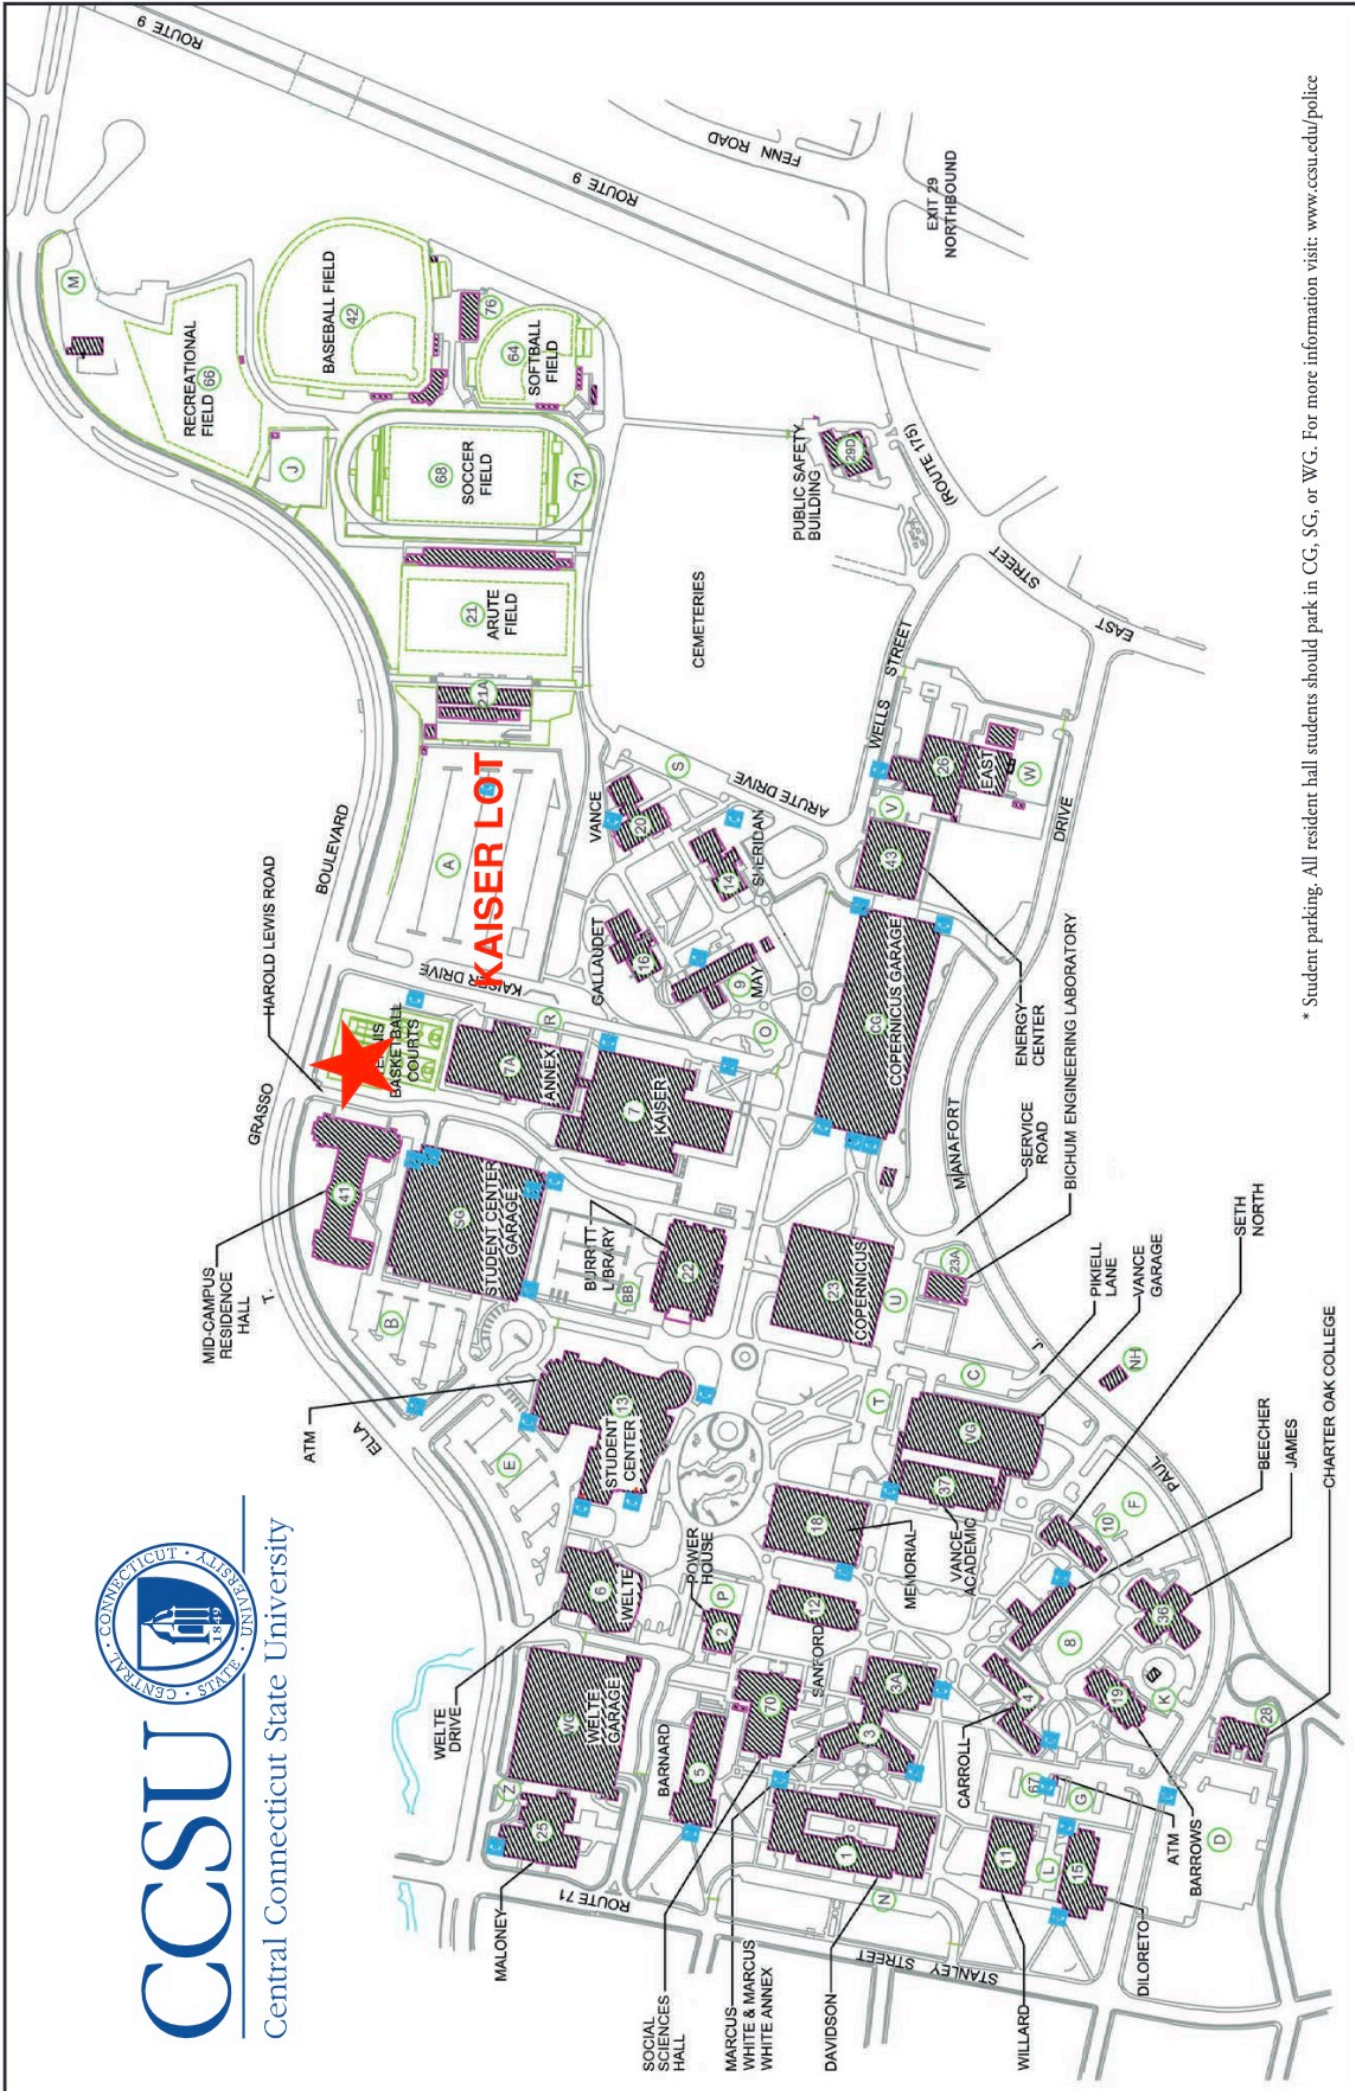

CCSU

Central Connecticut State University

* Student parking. All resident hall students should park in CG, SG, or WG. For more information visit: www.ccsu.edu/police