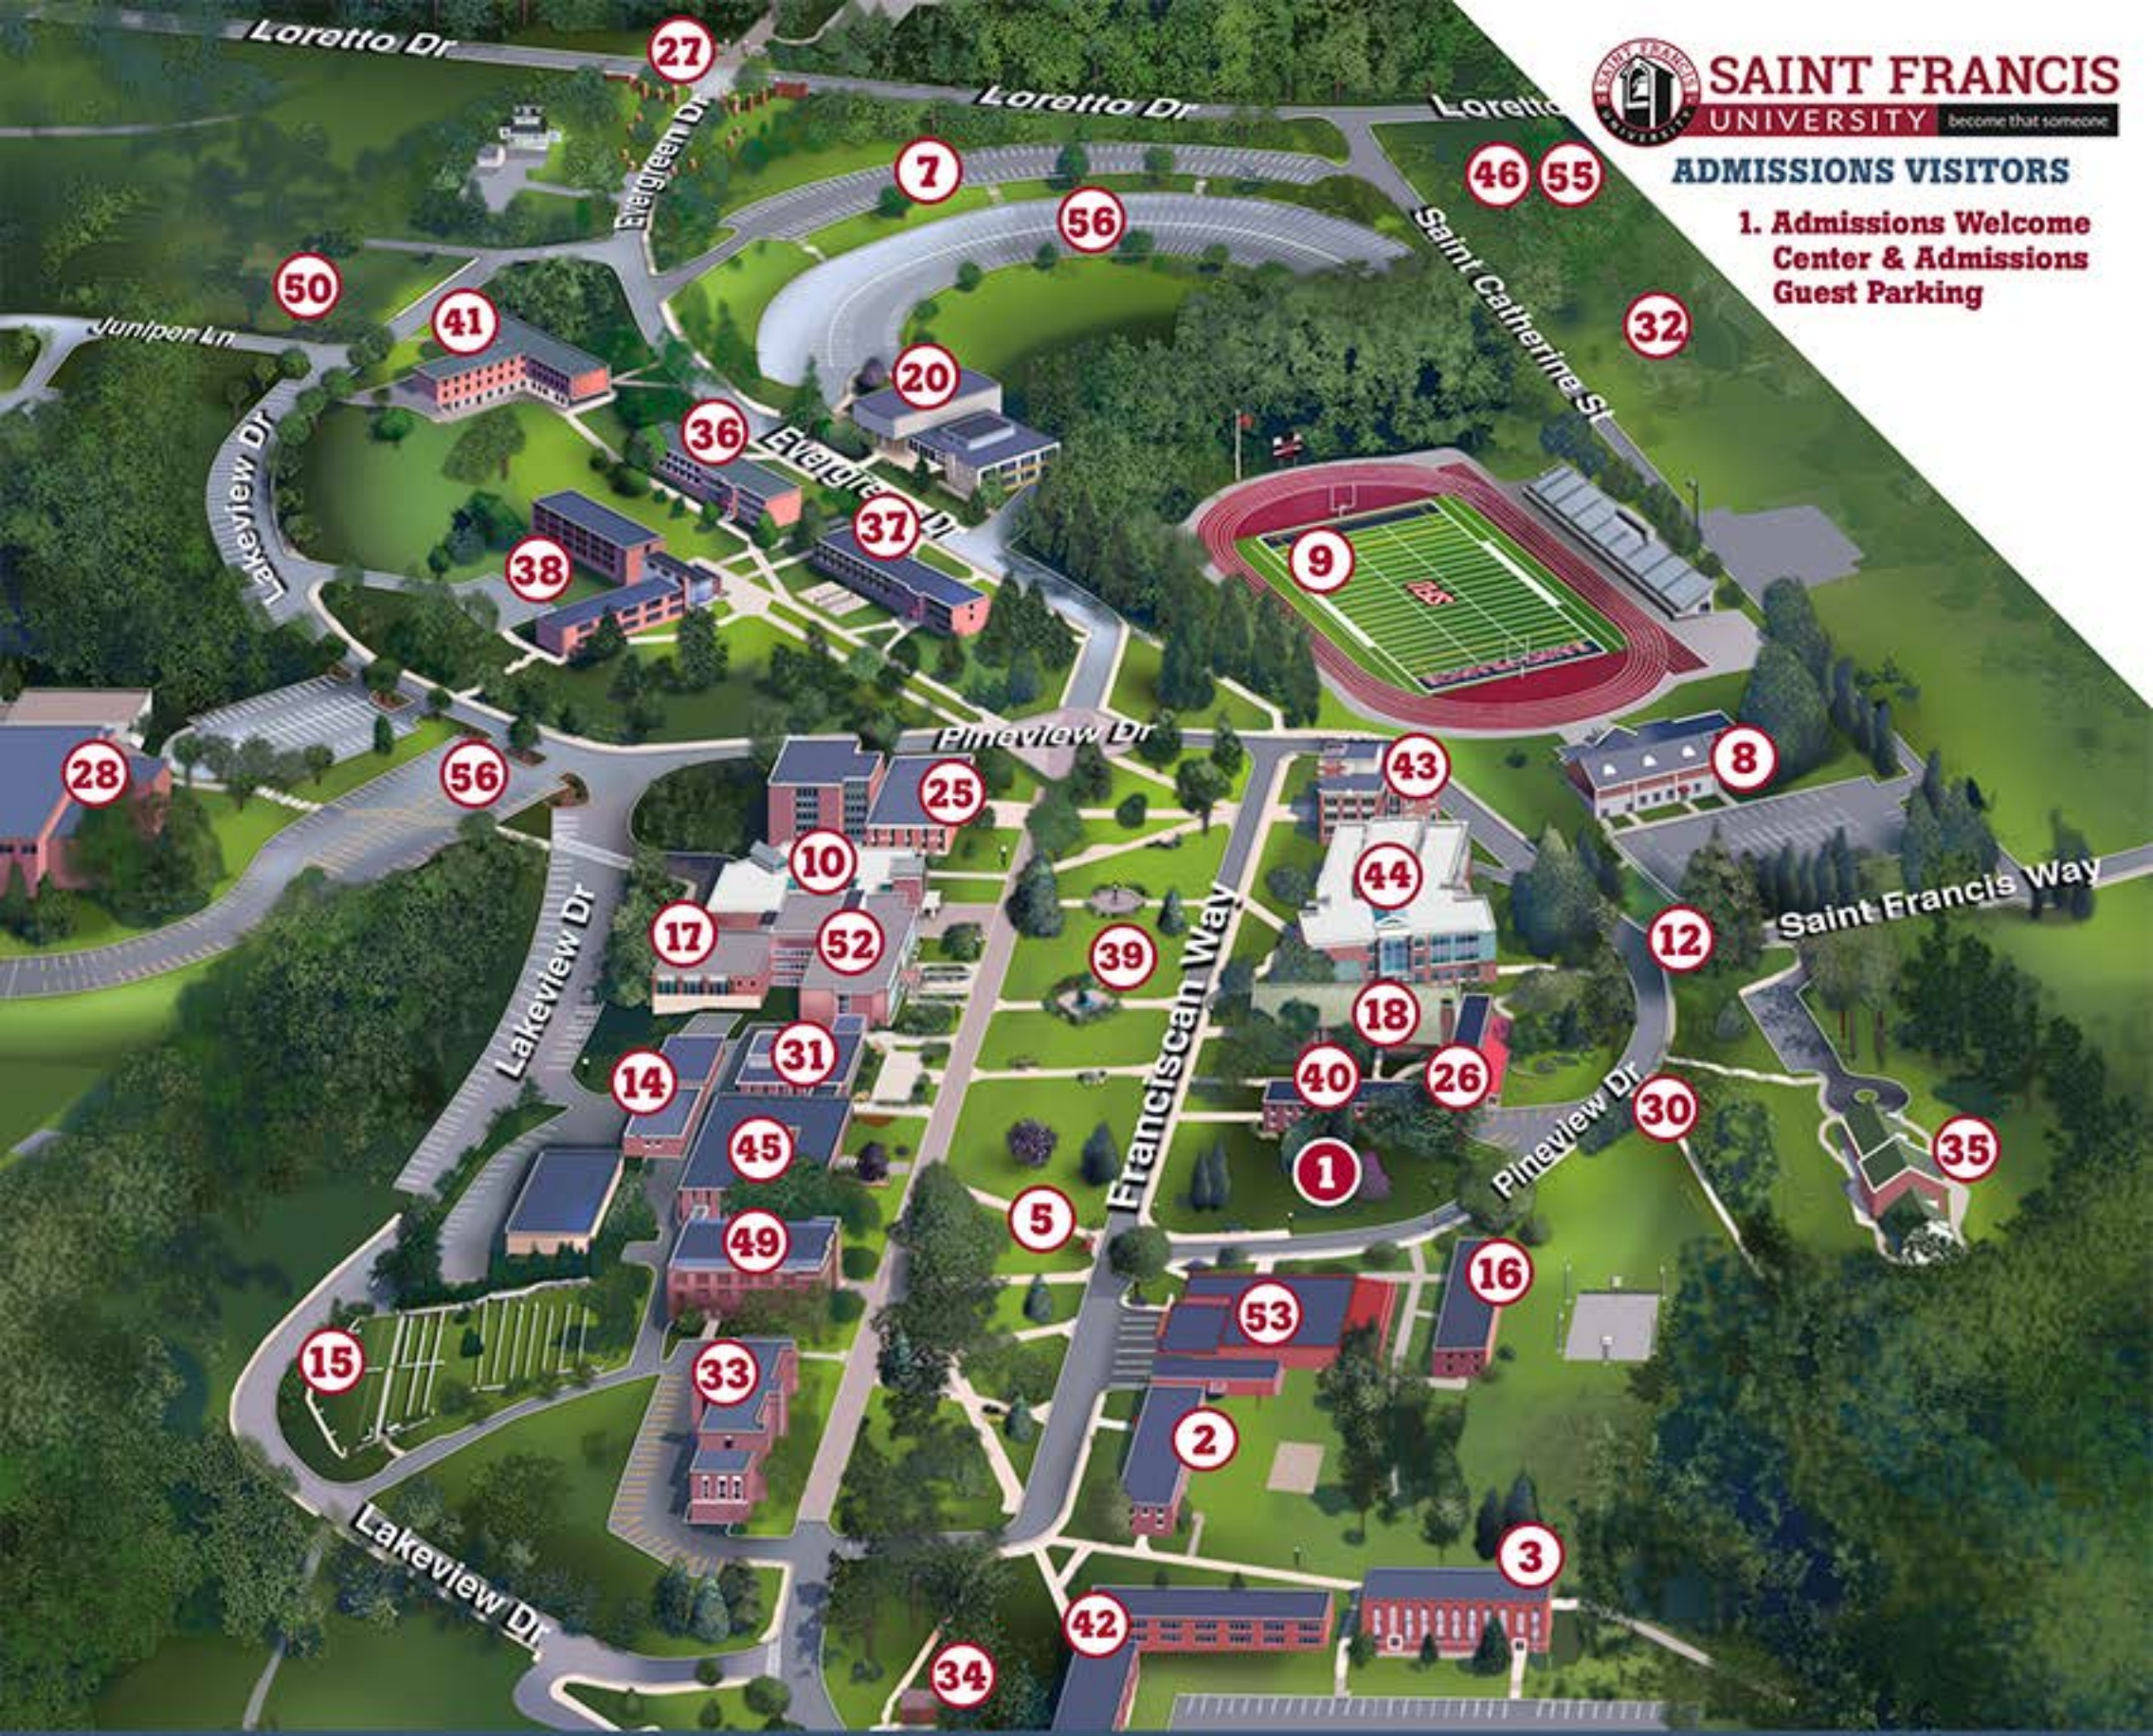

**ADMISSIONS VISITORS**
**1. Admissions Welcome Center & Admissions Guest Parking**

**1. Admissions Welcome Center & Parking**

2. Amici Hall
3. Ave Maria Hall
4. Bach Family Honors House\*
5. Bell Tower
6. Christian Hall\*
7. Commuter Parking
8. DeGol Field House
9. DeGol Field & Fr. Bede Track
10. DiSepio Institute for Rural Health & Wellness
11. Dorothy Day Outreach Center\*
12. East Campus Entrance
13. East Gate Hall\*
14. Fine Arts Center: The Boiler House & Art Garage
15. Franciscan Cemetery
16. Giles Hall
17. Health Sciences Experiential Learning Commons
18. Immaculate Conception Chapel
19. Immergrün Golf Course\*
20. JFK Student Center & Frankie's Campus Club & Campus Bookstore
21. John P. Murtha Building/Physical Plant\*
22. Keirn Family World War II Museum\*

23. Lake Saint Francis\*
24. Lakeview Snow Tubing Park\*
25. Library & Learning Commons
26. Mail Services
27. Main Campus Entrance
28. Maurice Stokes Athletics Center & DeGol Arena
29. Mount Assisi Friary & Gardens\*
30. Our Lady of Lourdes Grotto, Pieta Shrine, Stations of the Cross Entrance
31. Padua Hall
32. Pine View Terrace Townhouses
33. Raymond Hall
34. Roundstone Cottage
35. Sacred Heart Friary
36. Saint Agnes Hall
37. Saint Clare Hall
38. Saint Elizabeth Hall
39. Saint Francis Fountain
40. Saint Francis Hall
41. Saint Joan of Arc Hall
42. Saint Louis Hall
43. Schwab Hall & Adamucci Cafe

44. Science Center
45. Scotus Hall/Office of the President
46. Small Business Development Center
47. Softball Field\*
48. South Campus Entrance\*
49. Southern Alleghenies Museum of Art
50. Spalding Cottage
51. Stokes Soccerplex\*
52. Sullivan Hall
53. Torvian Dining Hall
54. Track Throws Area\*
55. University Police
56. Visitor Parking

\*Not pictured on current map view